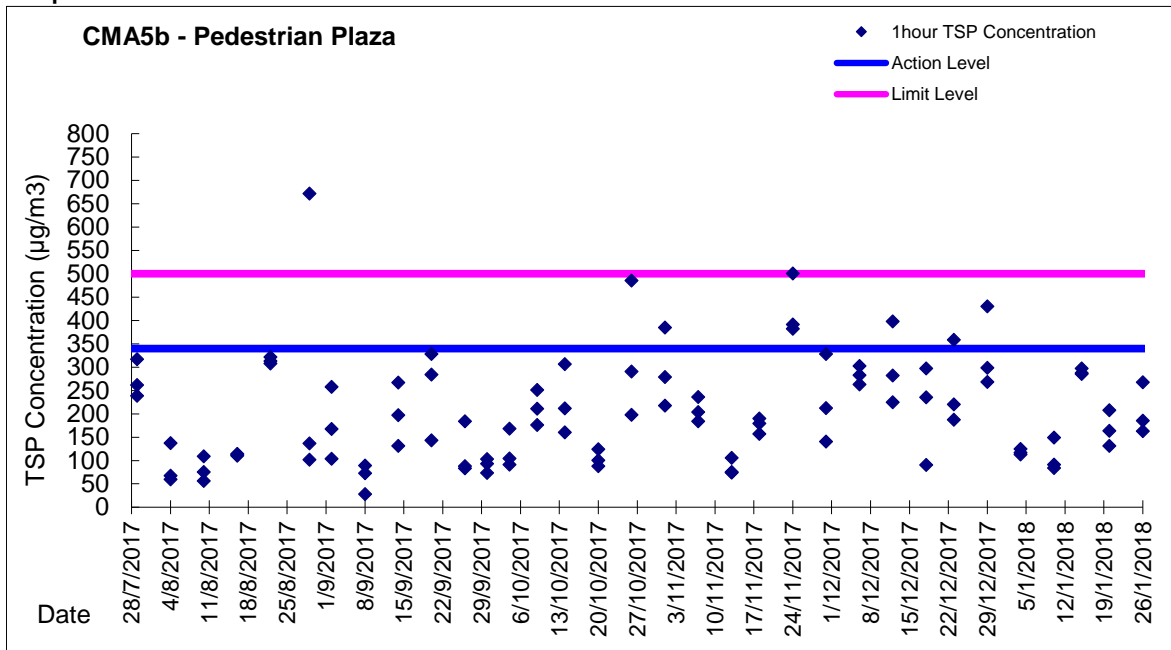

Graphic Presentation of 1 hour TSP Result for EP-376/2009

Graphic Presentation of 24 hour TSP Result for EP-376/2009

Graphic Presentation of 1 hour TSP Result for EP-376/2009

Graphic Presentation of 24 hour TSP Result for EP-376/2009