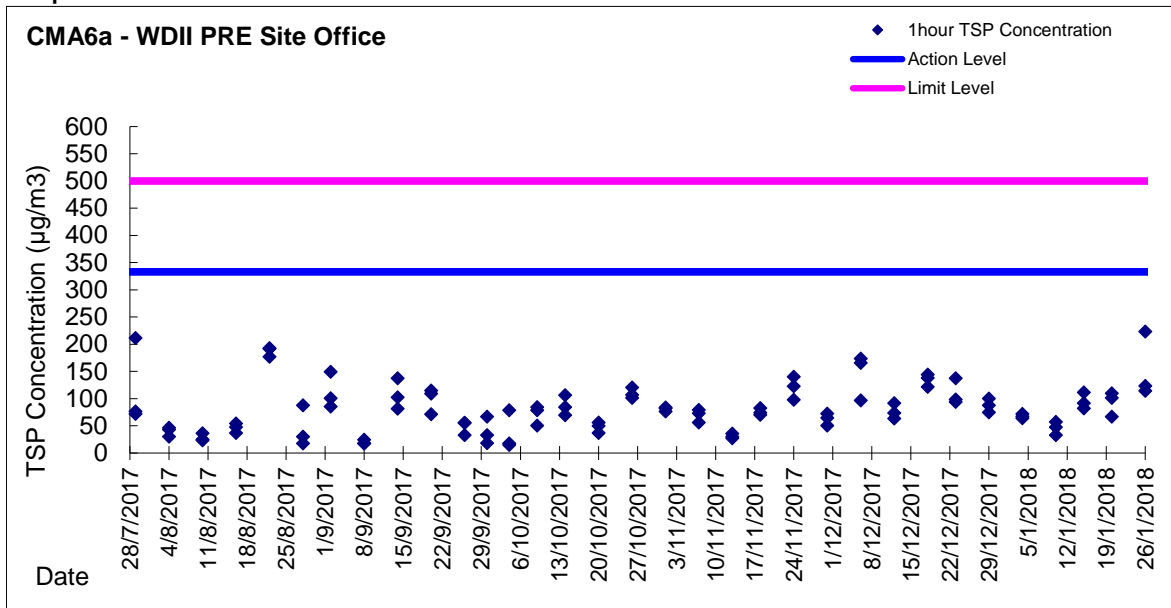

Graphic Presentation of 1 hour TSP Result for EP-376/2009

Graphic Presentation of 24 hour TSP Result for EP-376/2009

Graphic Presentation of 1 hour TSP Result for EP-376/2009

Graphic Presentation of 24 hour TSP Result for EP-376/2009