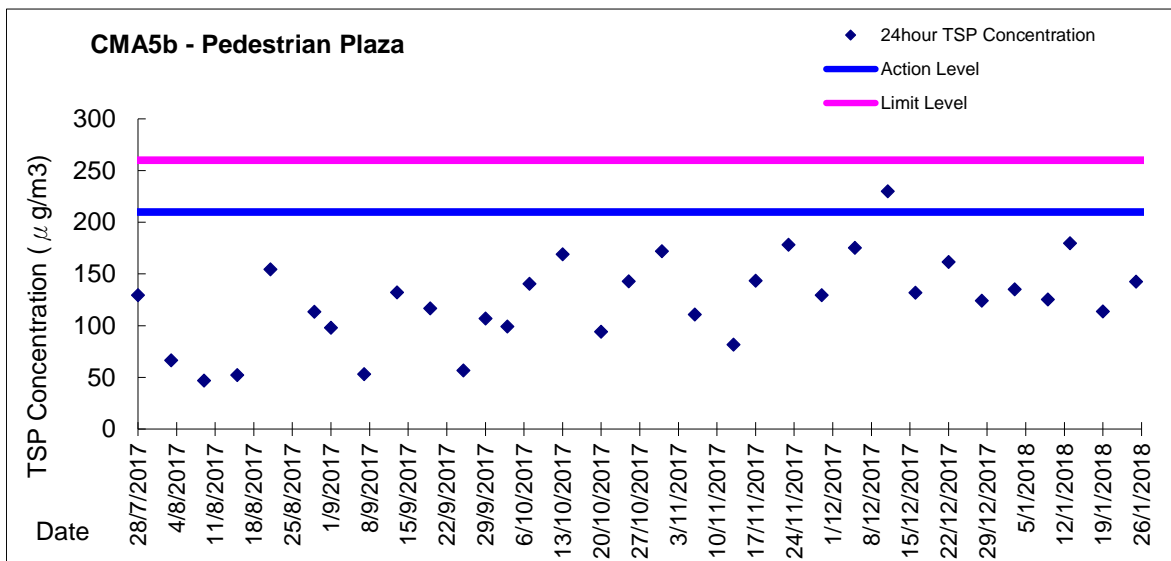

Graphic Presentation of 1 hour TSP Result for EP-376/2009

Graphic Presentation of 24 hour TSP Result for EP-376/2009

Graphic Presentation of 1 hour TSP Result for EP-376/2009

Graphic Presentation of 24 hour TSP Result for EP-376/2009